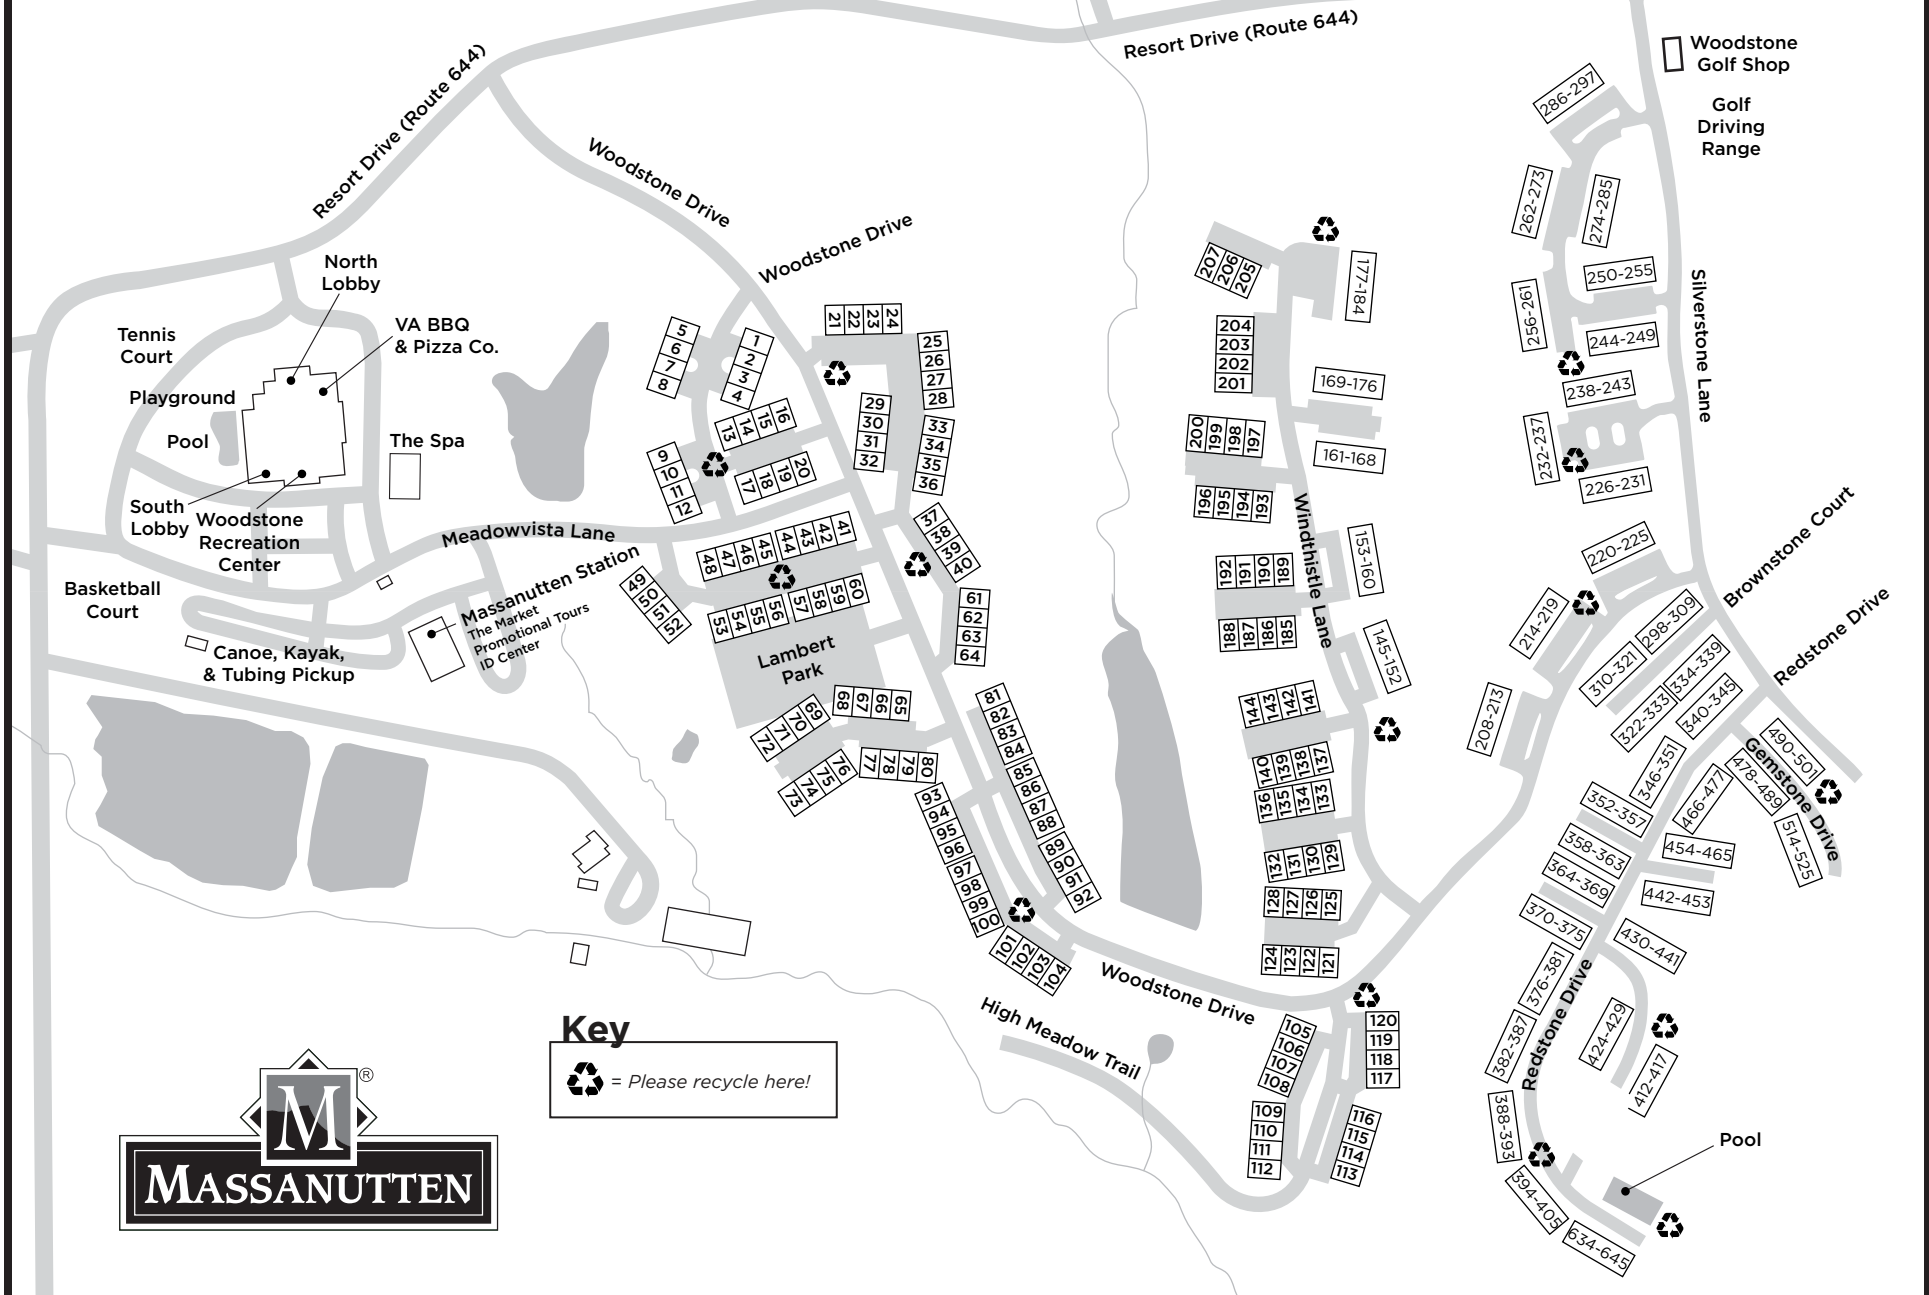

# Woodstone Meadows

Condominium Units 1-645

**Key**  
♻️ = Please recycle here!