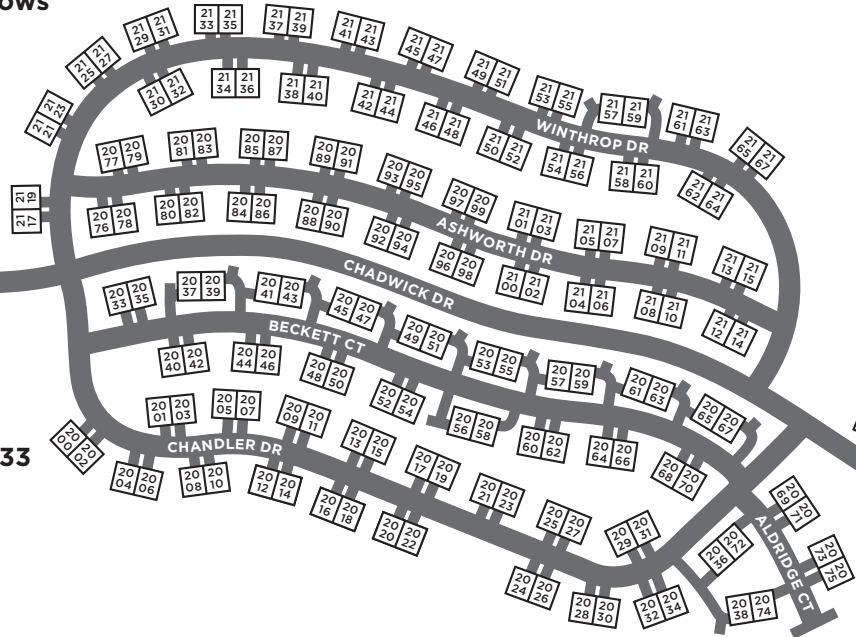

↑
Woodstone
Meadows

Regal Vistas Map Key

 Key Drop Off

Route 33
↓

 Pool

REGAL VISTAS
at Massanutten®