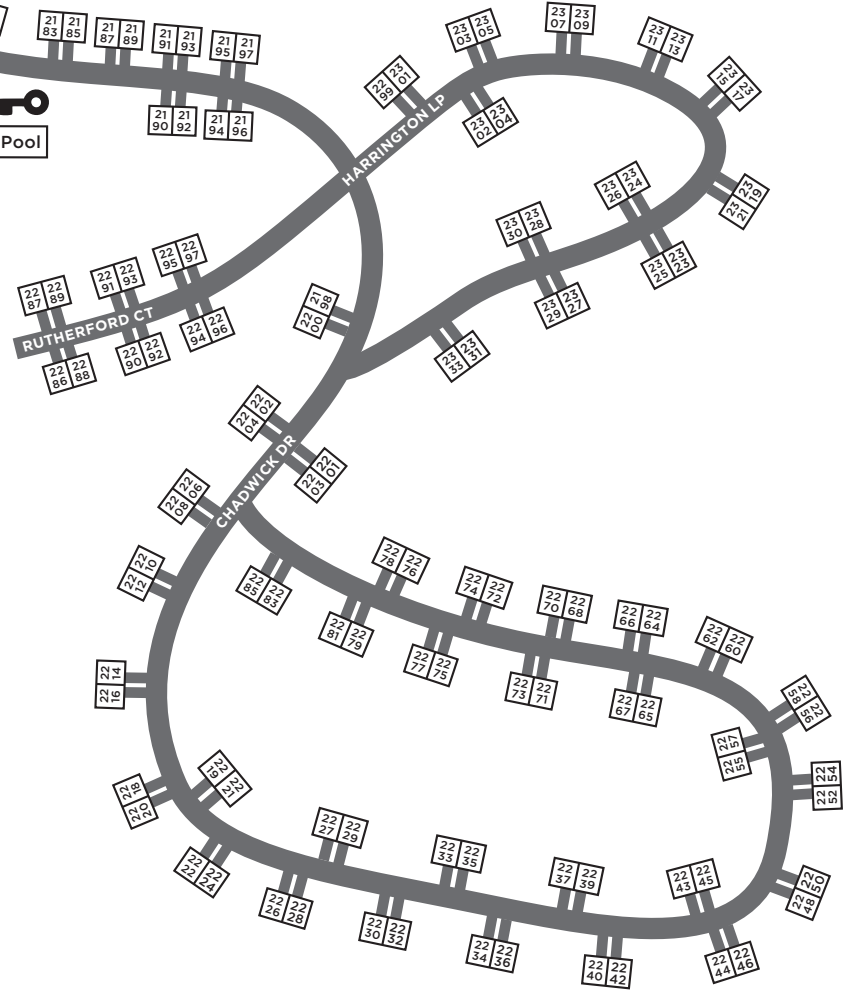

↑
Woodstone
Meadows

Regal Vistas Map Key

 Key Drop Off

Route 33
↓

 Pool

REGAL VISTAS
at Massanutten®