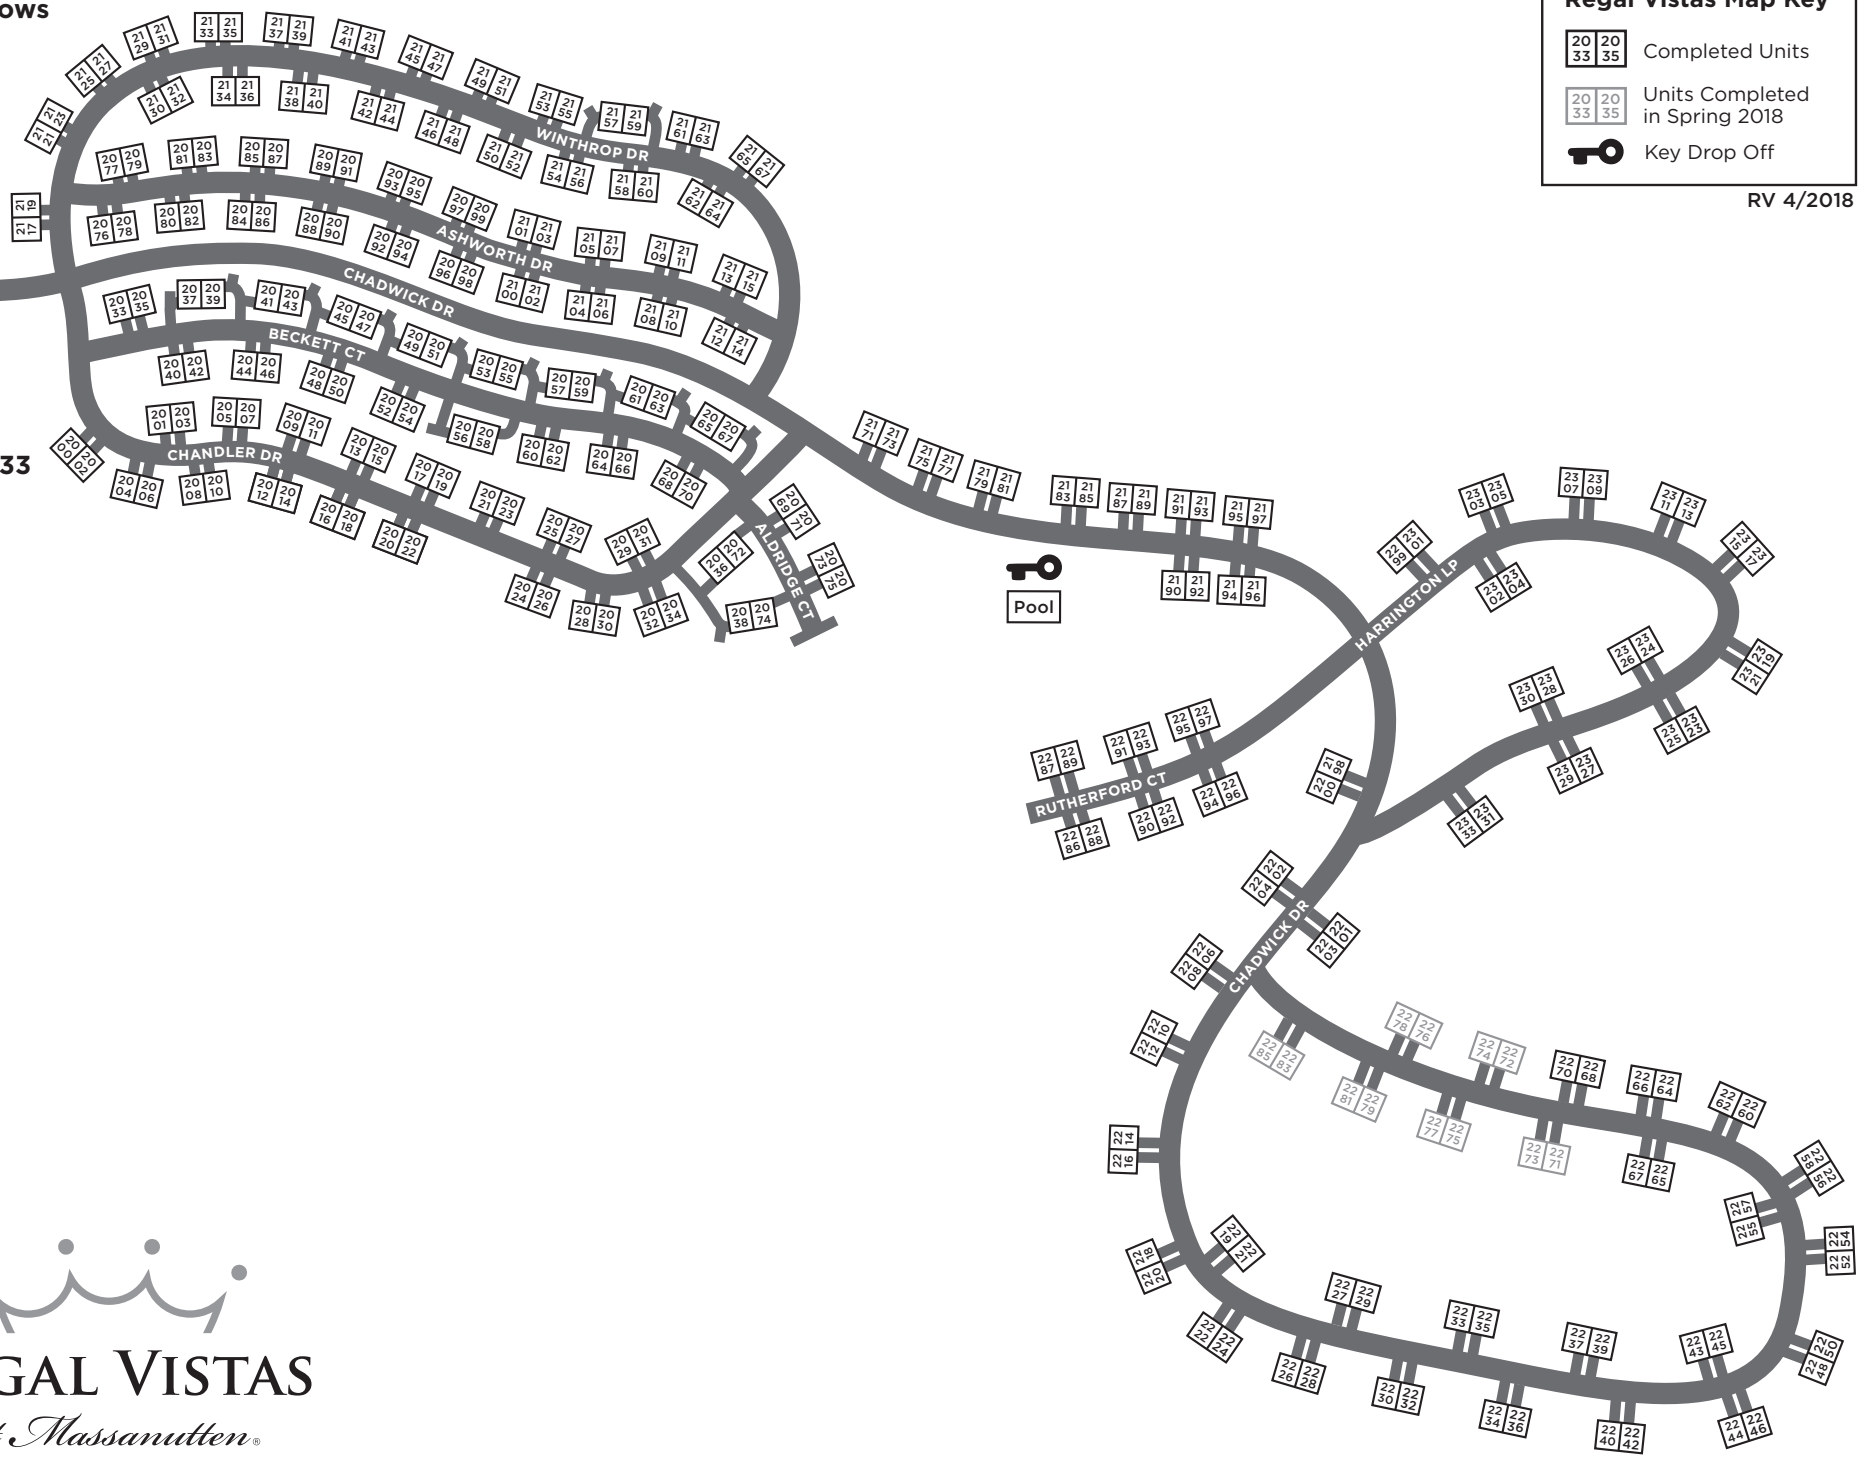

↑
Woodstone
Meadows

Regal Vistas Map Key

-   Completed Units
-   Units Completed in Spring 2018
-  Key Drop Off

RV 4/2018

Route 33
↓

REGAL VISTAS
at Massanutten