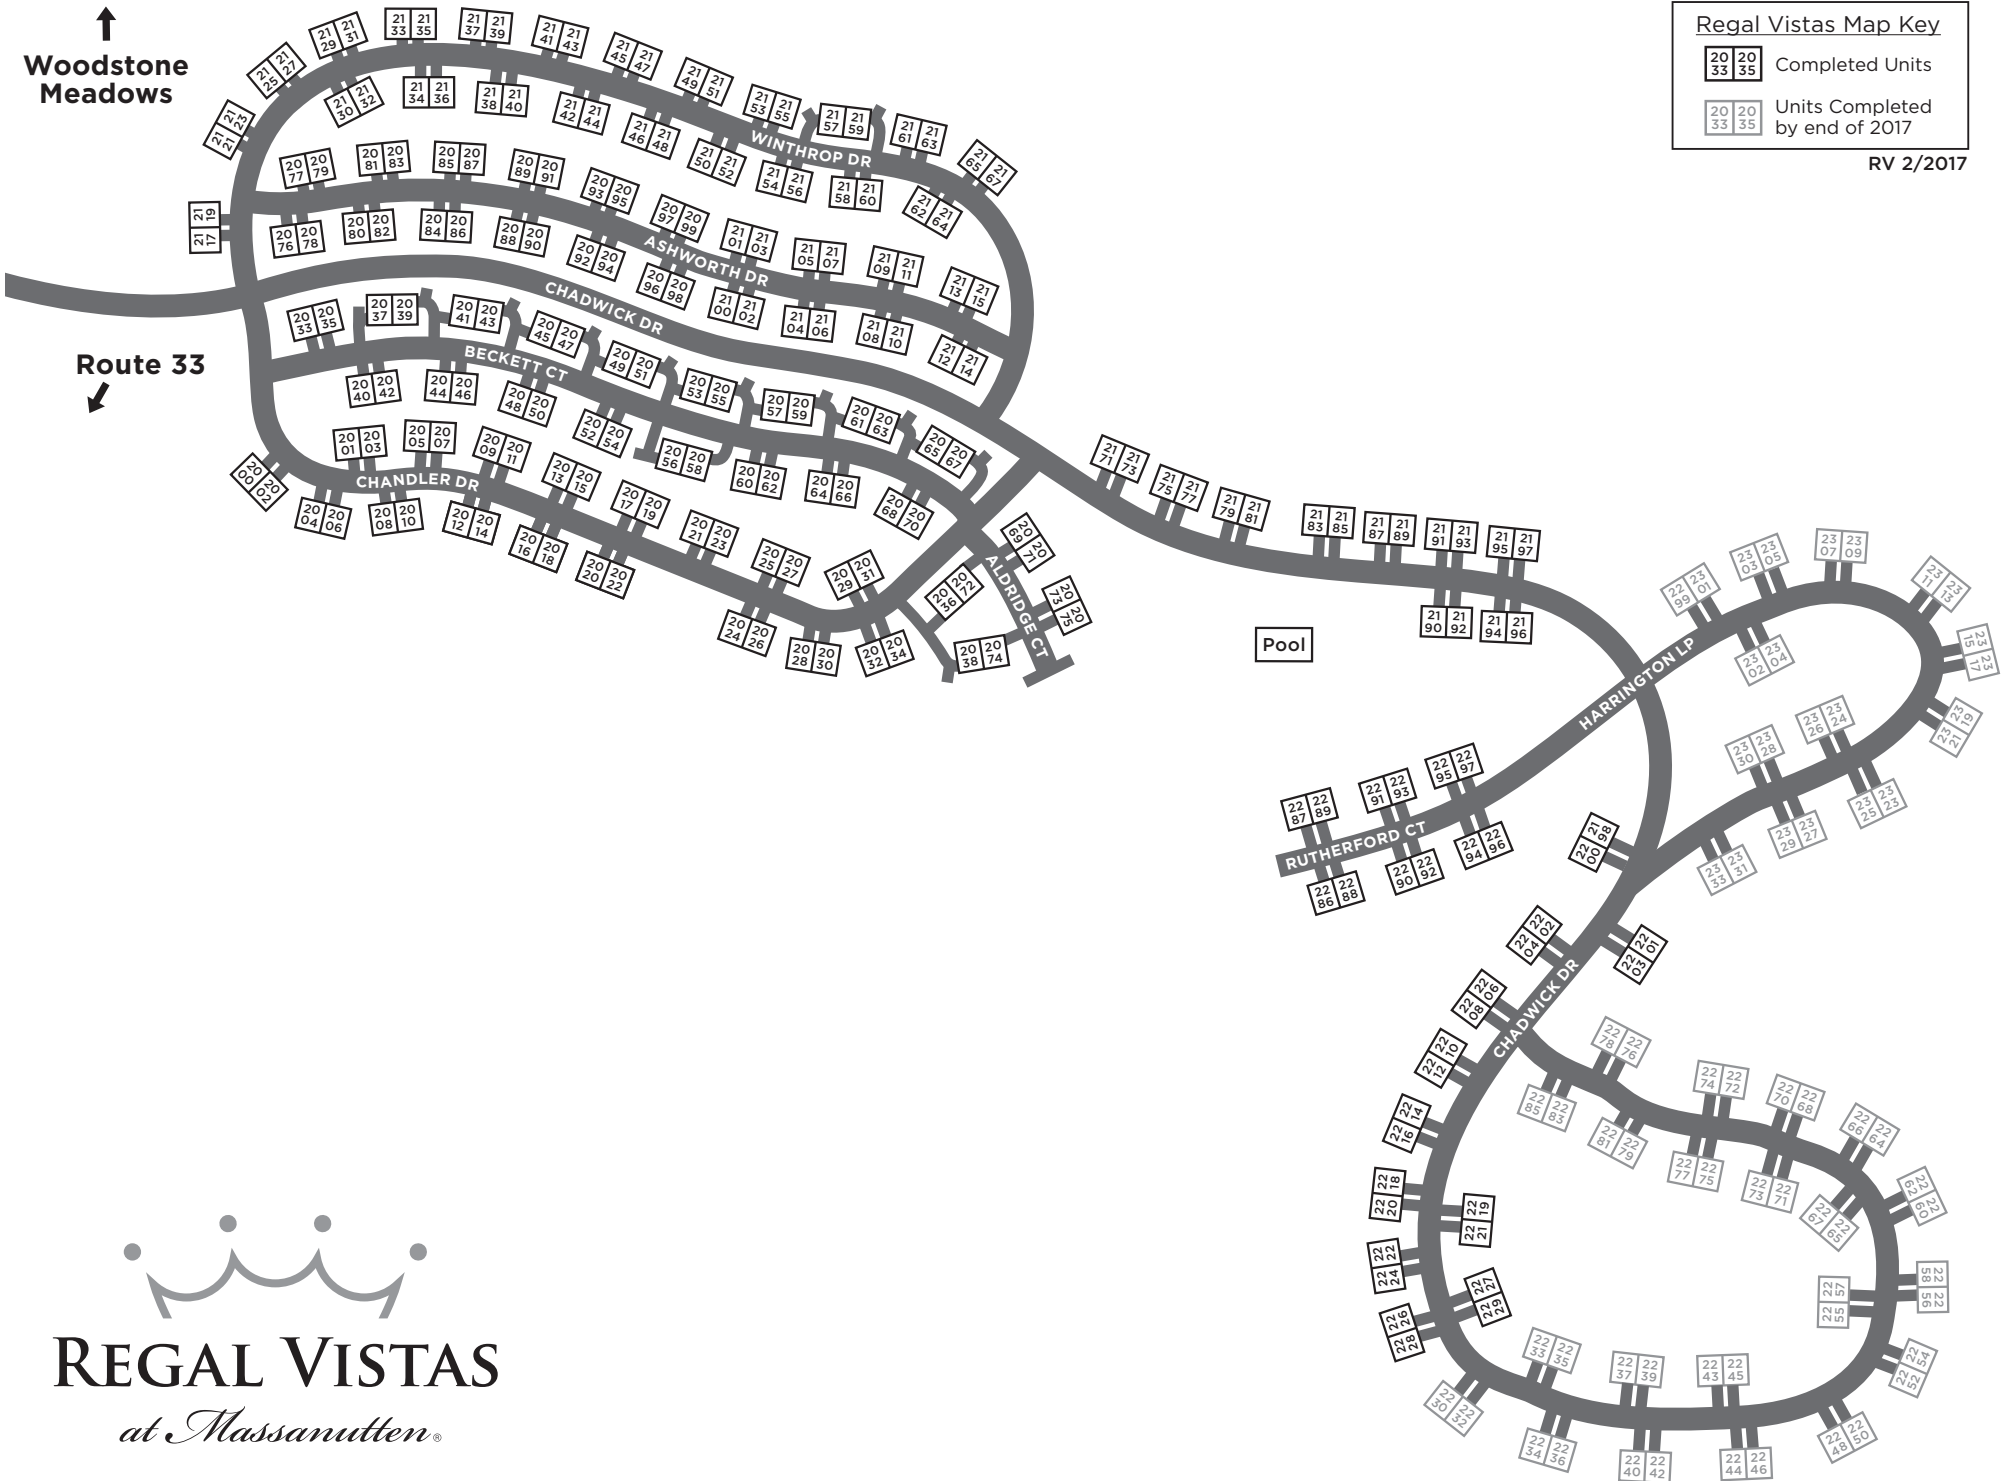

↑
Woodstone
Meadows

Route 33
↓

Regal Vistas Map Key

20 33	20 35	Completed Units
20 33	20 35	Units Completed by end of 2017

RV 2/2017

REGAL VISTAS
at Massanutten.