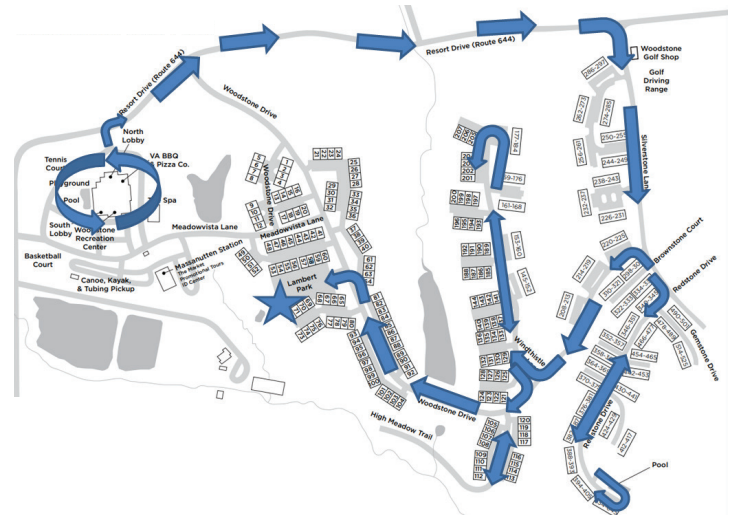

Theo's WELCOME EVENT

MONDAY EVENT TIMELINE

- 3:00 pm - Regal Vista & Woodstone Parade
 - 4:00 pm - Welcome Event at JEL Park
- Please Note: Times are an estimate.*

Begin your stay with a family-friendly parade celebration! Our Massanutten Mascot, Theo, will lead a fun-filled parade of Resort employees and some of our favorite Resort vehicles through the resort on Mondays from 3 - 4 pm for you, your family, and friends. For maps of the parade route, please see below. To track Theo during the parade, please visit massresort.com/whereistheo.

From 4 - 5 pm at James E. Lambert Park, join Theo and resort managers for a chance to snap a pic with Theo or discuss your stay with a staff member. We will have music and door prizes throughout the event.

Face masks and social distancing required. Event is weather permitting.

Woodstone Meadows Parade Route

- Start at The Market Parking Lot
- Complete Woodstone Meadows Lobby loop
- Turn right on Resort Drive
- Turn right on Silverstone Lane
- Turn right on Redstone Drive and complete loop
- Turn left of Silverstone Lane
- Turn left on Woodstone Drive
- Turn right on Windthistle Lane and complete loop
- Turn right on High Meadow Trail

Regal Vista Parade Route

- Access Regal Vista via High Meadow Trail
- Turn left on Chadwick Drive
- Turn right on Harrington Loop
- Merge left on Chadwick Drive
- Continue on Chadwick Drive Loop
- Turn left on Chandler Drive
- Turn right on Beckett Ct
- Turn left on Ashworth Drive
- Turn right on Winthrop Drive
- Turn left on High Meadow Trail
- Turn left on Woodstone Drive
- Turn left into Lambert Park